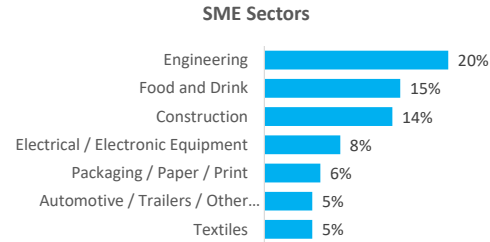

Company Engagement

Diagnostic & Delivery

£372,545

Total Grants Offered

Completion & Impacts

174

Completed Projects

150