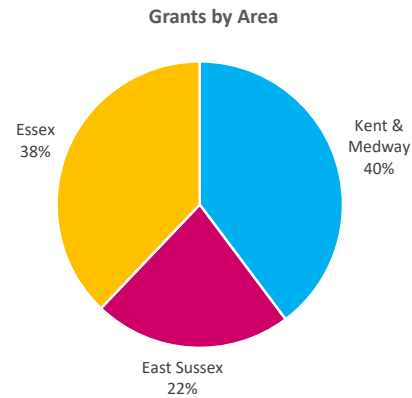

Company Engagement

Diagnostic & Delivery

£372,545

Total Grants Offered

Completion & Impacts

174

Completed Projects

150