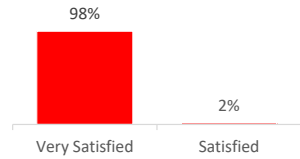

Company Engagement

Diagnostic & Delivery

£372,545

Total Grants Offered

Completion & Impacts

174

Completed Projects

150