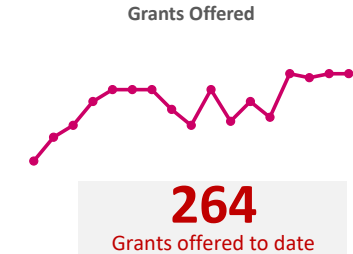

Company Engagement

Diagnostic & Delivery

£372,545

Total Grants Offered

Completion & Impacts

174

Completed Projects

150

Jobs Created

58

Jobs Forecasted

Jobs by Sectors

Jobs by Size

Jobs by Turnover

Jobs by Area