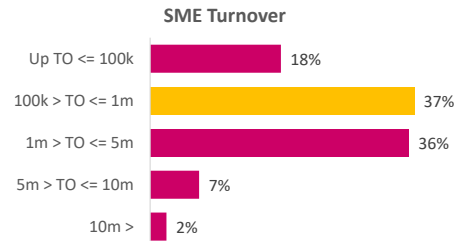

Company Engagement

Diagnostic & Delivery

£372,545

Total Grants Offered

Completion & Impacts

174

Completed Projects

150

Jobs Created

58

Jobs Forecasted

Jobs by Sectors

Jobs by Size

Jobs by Turnover

Jobs by Area