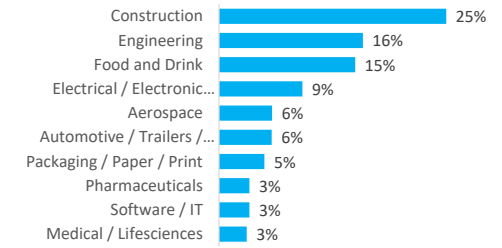

Company Engagement

Diagnostic & Delivery

£372,545

Total Grants Offered

Completion & Impacts

174

Completed Projects

150

Jobs Created

58

Jobs Forecasted

Jobs by Sectors

Jobs by Size

Jobs by Turnover

Jobs by Area