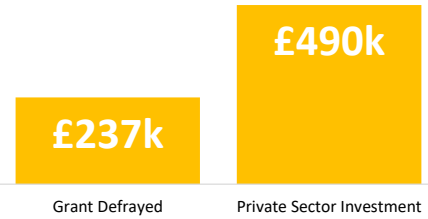

Company Engagement

Diagnostic & Delivery

£372,545

Total Grants Offered

Completion & Impacts

174

Completed Projects

150