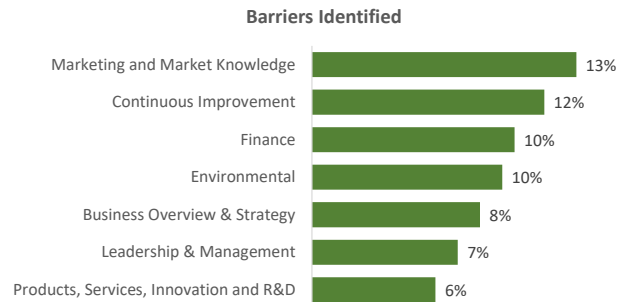

Company Engagement

Diagnostic & Delivery

£372,545

Total Grants Offered

Completion & Impacts

174

Completed Projects

150