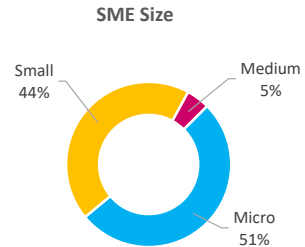

Company Engagement

Diagnostic & Delivery

£372,545

Total Grants Offered

Completion & Impacts

174

Completed Projects

150