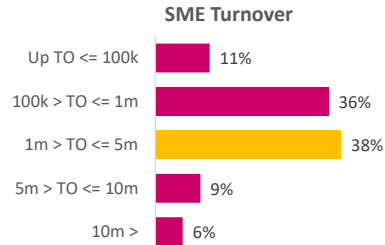

Company Engagement

Diagnostic & Delivery

£3,660,853

Total Grants Offered

Completion & Impacts

1868
Completed Projects

1719

Jobs Created