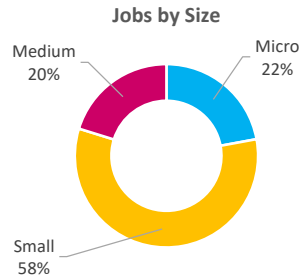

Jobs by Sectors