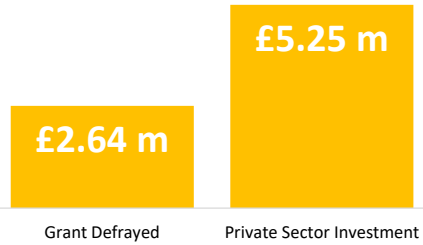

Company Engagement

Diagnostic & Delivery

£3,660,853

Total Grants Offered

Completion & Impacts

1868
Completed Projects

1719

Jobs Created