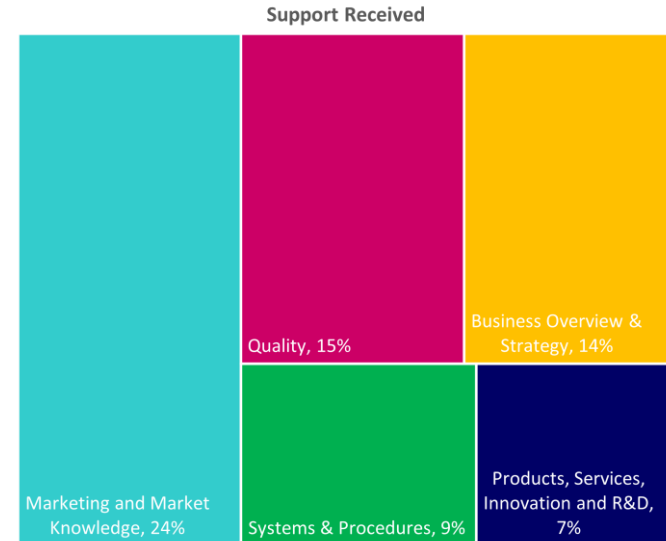

Company Engagement

Diagnostic & Delivery

£3,660,853

Total Grants Offered

Completion & Impacts

1868
Completed Projects

1719

Jobs Created