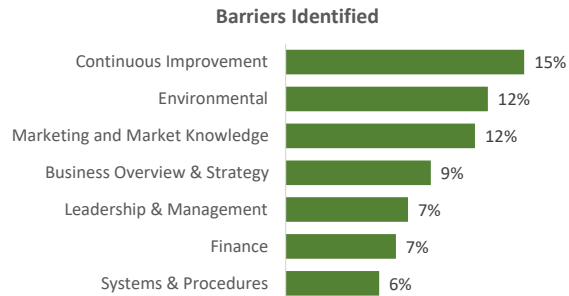

Company Engagement

Diagnostic & Delivery

£3,660,853

Total Grants Offered

Completion & Impacts

1868
Completed Projects

1719

Jobs Created