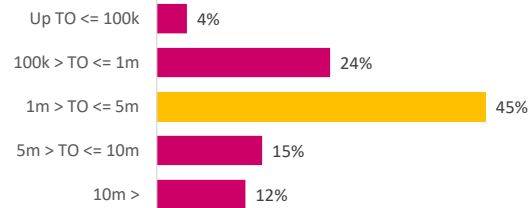

Company Engagement

Diagnostic & Delivery

£3,660,853

Total Grants Offered

Completion & Impacts

1868
Completed Projects

1719

Jobs Created

699

Jobs Forecasted

Jobs by Sectors

Jobs by Turnover

Jobs by LEP Includes Overlaps