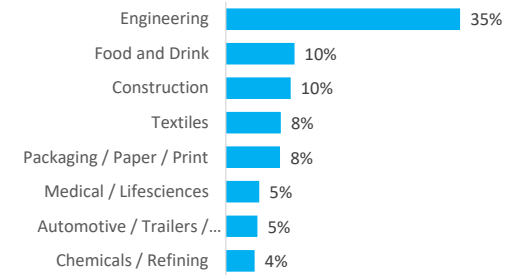

Jobs by Sectors