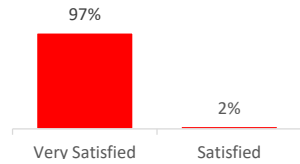

Company Engagement

Diagnostic & Delivery

£3,660,853

Total Grants Offered

Completion & Impacts

1868
Completed Projects

1719

Jobs Created