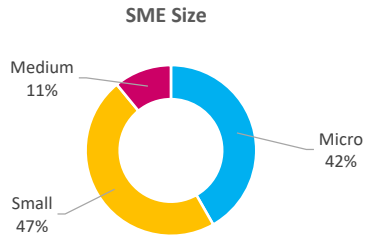

Company Engagement

Diagnostic & Delivery

£3,660,853

Total Grants Offered

Completion & Impacts

1868
Completed Projects

1719

Jobs Created