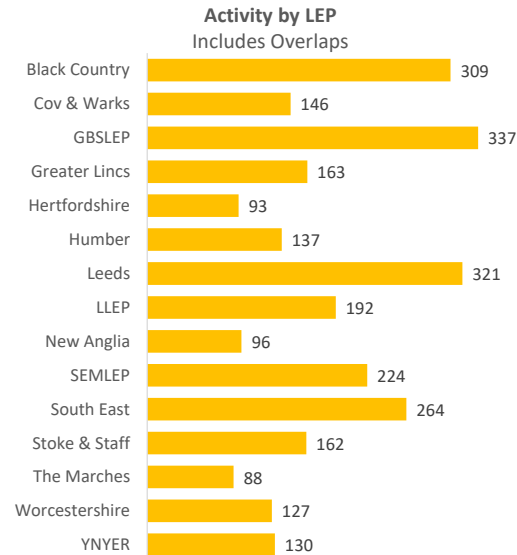

Company Engagement

Diagnostic & Delivery

£3,660,853

Total Grants Offered

Completion & Impacts

1868
Completed Projects

1719

Jobs Created

699

Jobs Forecasted

Jobs by Sectors

Jobs by Turnover

Jobs by LEP Includes Overlaps