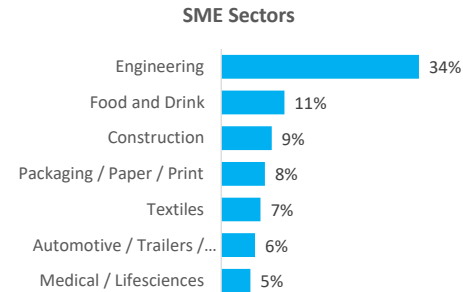

Company Engagement

Diagnostic & Delivery

£3,660,853

Total Grants Offered

Completion & Impacts

1868
Completed Projects

1719

Jobs Created